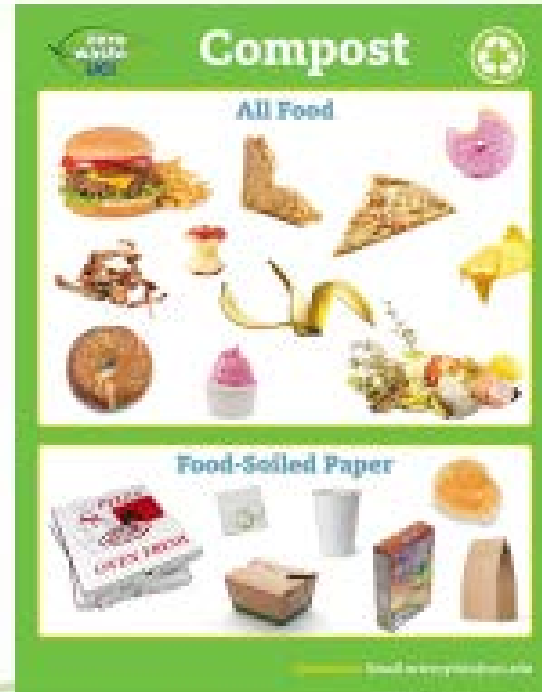

UCI Facilities
Management

Standardized Zero Waste Signs on Your Bins

These signs are very educational and beneficial for students and staff to easily sort their waste in 3 different bins.

Standardized Signs on Large 4 yard bins at Loading Docks!